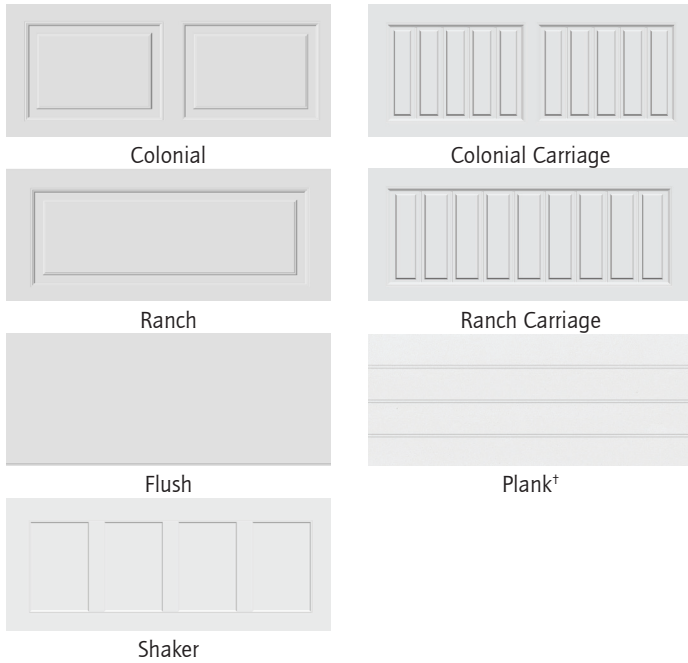

EN200 • Brown • Ranch

Encore™ EN200

Beautiful and Practical

The Raynor Encore steel two-sided residential garage door boasts both beauty and practicality. This 2" thick polystyrene insulated door comes in a variety of styles and colors, including the stylish shaker panel, as well as 4 new colors exclusive to this model. The variety of options paired with a gunite surface texture, embossed panels and thermal benefits, give homeowners the perfect door to enhance the look of their home at an economical price point.

Encore is also available in commercial sizes, up to 16' high, and comes with our Raynor commercial hardware.

Polystyrene Insulation

2" thick sections feature a core of polystyrene insulation bonded between two high-strength steel skins, for a thermally beneficial option, resulting in a 10.0 R-value*.

**Pending testing in accordance with DASMA TDS-163*

Pick your **PANEL***

Residential Max. Opening: 20'0" wide (1" increments) x 10' high (3" increments)
 Commercial Max. Opening: 20'0" wide (1" increments) x 16' high (3" increments)