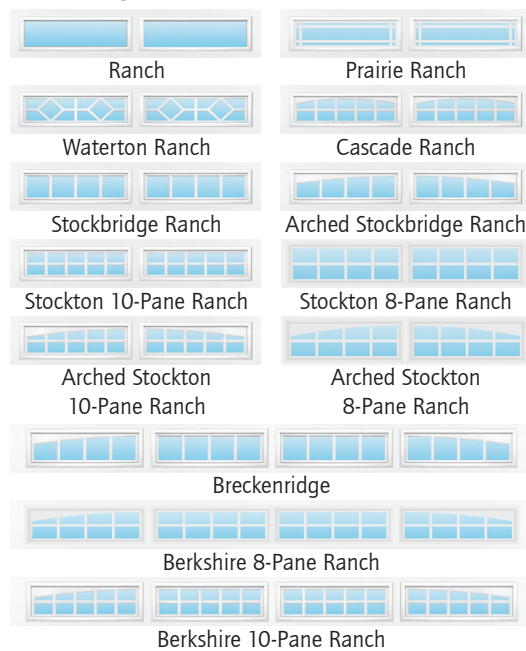

Pick your **COLOR**

Solid Color Options

Single Directional Woodtone Options

The swatches shown on monitors and printed materials may vary from the actual color. For a true representation of the color, visit your local Raynor Dealer.

† Plank Panel not available in 18" section heights

‡ Greywood and Mocha not available in 24" section heights

**Limited Warranty: Visit www.raynor.com/products for complete Limited Warranty details and Commercial Encore warranty

Pick your **WINDOW**

Colonial Snap-In Inserts

Ranch Snap-In Inserts

Pick your **GLASS**

All of our windows are tightly sealed to keep the elements out of your garage.

Exclusively Distributed by: