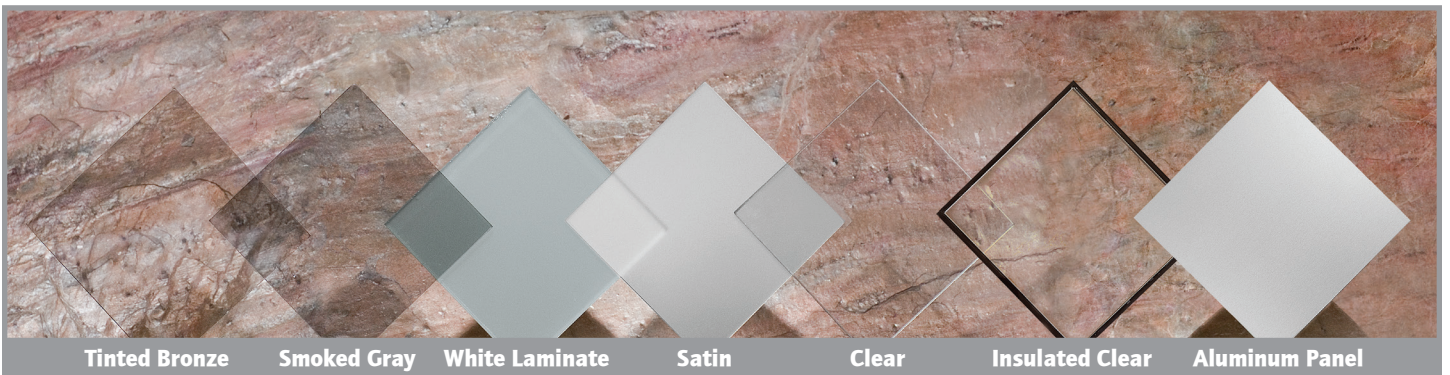

Glazing options range in a variety of colors and thickness including: 1/8", 3/16", 1/4" and 1/2" insulated.

See below for glass options.

Hardware Options

EnduraCote™ Options

For a clean, finished look and maximum protection against rust, Raynor StyleView™ doors are available with a powder coated hardware system. The EnduraCote™ Hardware System features extended-life torsion springs and powder coated hardware. Nylon rollers with steel ball bearings also help to provide superior noise reduction.

Track Options

Galvanized (Standard)
White
Black

Tinted Bronze

Smoked Gray

White Laminate

Satin

Clear

Insulated Clear