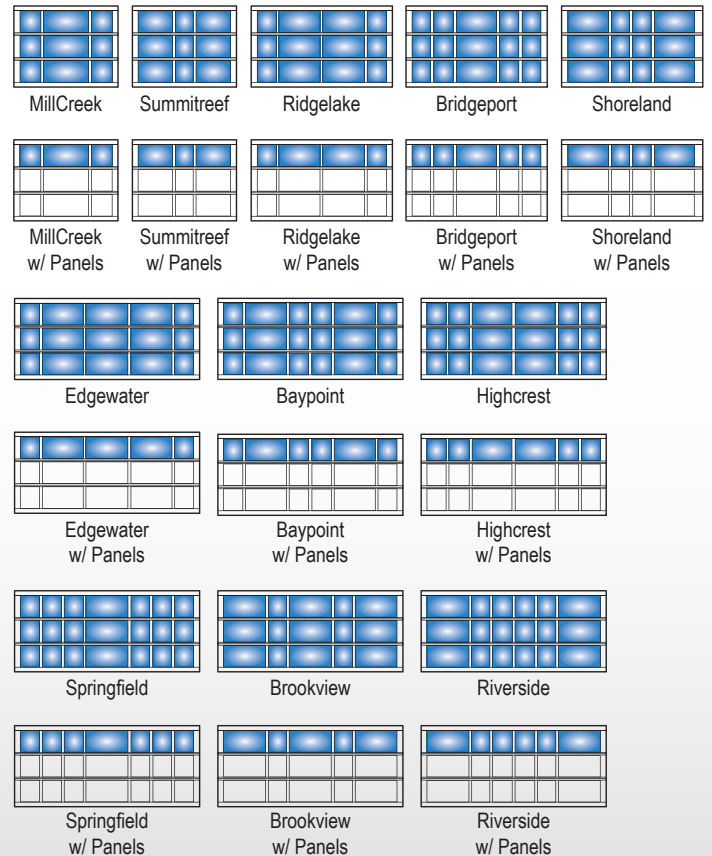

Custom Carriage House Panel Options

* 7 feet high illustrations shown

Custom Carriage House Window Options

* 7 feet high illustrations shown

Custom Mixed Panel

A perfect alternative to standard steel doors, Raynor StyleView™ Custom Profile Mixed Panel designs offer a distinctive look for your home. By utilizing various panel spacing options, the Mixed Panel model will differentiate your garage door from others in your neighborhood. With a variety of finish and glass options to choose from, Raynor StyleView Custom Mixed Panel doors complement the individuality of your residence.

Custom Mixed Panel Options

7 feet high illustrations shown

Wide Profile

If you are looking for a heavy-duty door that will enhance your home's panache or timeless architecture, the Wide Profile model is the answer. Designed for both strength and durability, the 2" thick Wide Profile door features rail and stile construction with a standard joint seal. This model also offers a variety of colors and finishes and optional white or black EnduraCote™ hardware. For added design flexibility, the Wide Profile model is also available with window thicknesses ranging from 1/8" to 1/2", in various glass types including: frosted, laminate, reflective, satin, tinted, tempered and insulated.