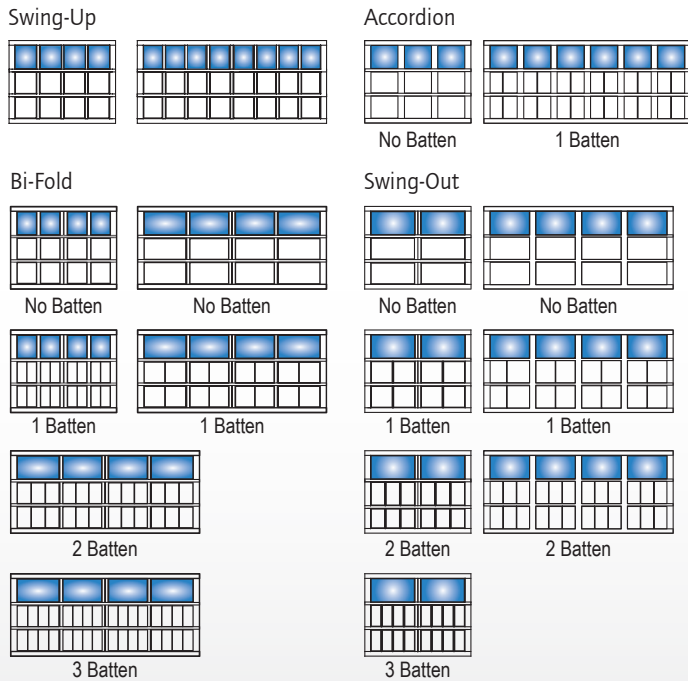

ArmorBrite™ Color System

Choose from over 188 Raynor ArmorBrite™ colors.

Raynor StyleView™ Custom Carriage House - Elegant Finish Woodtones™ Teak

Elegant Finish Woodtones™ Options

Custom Carriage House

Raynor StyleView™ Custom Profile Carriage House doors feature architectural grandeur without the maintenance concerns of a typical wood door. The Swing-Up, Swing-Out, Accordion and Bi-Fold designs can be modified to meet the aesthetics of your home by selecting from the variety of finish options, numerous glass and batten options. And, for added style, choose between true and simulated divided lites in various pane configurations.

Custom Carriage House Panel Options

* 7 feet high illustrations shown

Custom Carriage House Window Options

* 7 feet high illustrations shown

Custom Mixed Panel

A perfect alternative to standard steel doors, Raynor StyleView™ Custom Profile Mixed Panel designs offer a distinctive look for your home. By utilizing various panel spacing options, the Mixed Panel model will differentiate your garage door from others in your neighborhood. With a variety of finish and glass options to choose from, Raynor StyleView Custom Mixed Panel doors complement the individuality of your residence.

Custom Mixed Panel Options

7 feet high illustrations shown

Wide Profile

If you are looking for a heavy-duty door that will enhance your home's panache or timeless architecture, the Wide Profile model is the answer. Designed for both strength and durability, the 2" thick Wide Profile door features rail and stile construction with a standard joint seal. This model also offers a variety of colors and finishes and optional white or black EnduraCote™ hardware. For added design flexibility, the Wide Profile model is also available with window thicknesses ranging from 1/8" to 1/2", in various glass types including: frosted, laminate, reflective, satin, tinted, tempered and insulated.