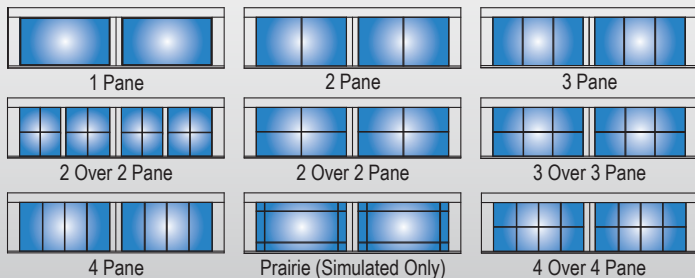

ArmorBrite™ Color System

Choose from over 188 Raynor ArmorBrite™ colors.

Raynor StyleView™ Custom Carriage House - Elegant Finish Woodtones™ Teak

Elegant Finish Woodtones™ Options

Custom Carriage House

Raynor StyleView™ Custom Profile Carriage House doors feature architectural grandeur without the maintenance concerns of a typical wood door. The Swing-Up, Swing-Out, Accordion and Bi-Fold designs can be modified to meet the aesthetics of your home by selecting from the variety of finish options, numerous glass and batten options. And, for added style, choose between true and simulated divided lites in various pane configurations.

Custom Carriage House Panel Options

* 7 feet high illustrations shown

Custom Carriage House Window Options

* 7 feet high illustrations shown

Custom Mixed Panel

A perfect alternative to standard steel doors, Raynor StyleView™ Custom Profile Mixed Panel designs offer a distinctive look for your home. By utilizing various panel spacing options, the Mixed Panel model will differentiate your garage door from others in your neighborhood. With a variety of finish and glass options to choose from, Raynor StyleView Custom Mixed Panel doors complement the individuality of your residence.

Custom Mixed Panel Options

7 feet high illustrations shown

Wide Profile

If you are looking for a heavy-duty door that will enhance your home's panache or timeless architecture, the Wide Profile model is the answer. Designed for both strength and durability, the 2" thick Wide Profile door features rail and stile construction with a standard joint seal. This model also offers a variety of colors and finishes and optional white or black EnduraCote™ hardware. For added design flexibility, the Wide Profile model is also available with window thicknesses ranging from 1/8" to 1/2", in various glass types including: frosted, laminate, reflective, satin, tinted, tempered and insulated.